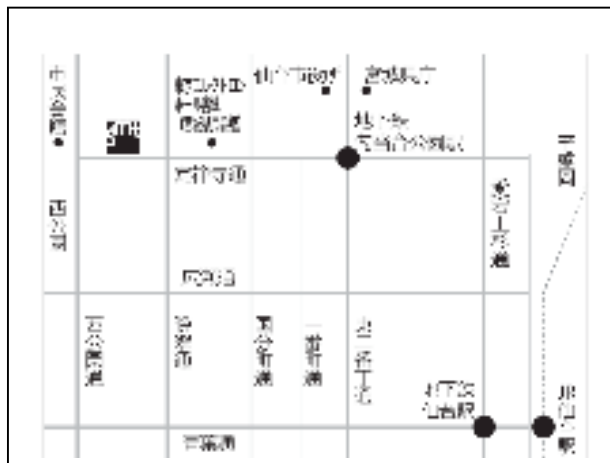

32nd The Association of Art Education, Sendai research conference 2010

Administrator :TACHIHARA Keiichi

[Outline]

■ Date: March 27- 28,2010

■ Place: sendai mediatheque(smt)

2-1 Kasuga-machi,Aoba-ku,Sendai <http://www.smt.city.sendai.jp/>